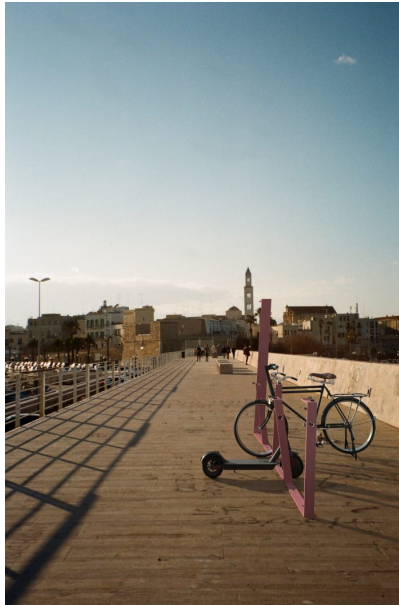

PORTA BICICLETTE: FLAMINGO

| **Categorie:** [New Products](#), [PORTA BICICLETTE](#)

PRODUCT DESCRIPTION

Designer: **r+p RIGHETTO + PARTNERS**

Dimensioni

Altezza: **790/870 mm**

Lunghezza: **680/1180mm**

Profondità: **282 mm**

Materiali: **Acciaio Zincato / Acciaio Inox**

Characterized by a simple and elegant shape, it can be easily placed in any architectural context, from classic to modern. WAVE STRIP is a very robust and functional product where both electric scooters and bicycles can be parked. Equipped with a particular "half moon" closure, it allows the vehicle to be locked using a common padlock, without having to use the chain (heavy and uncomfortable object).