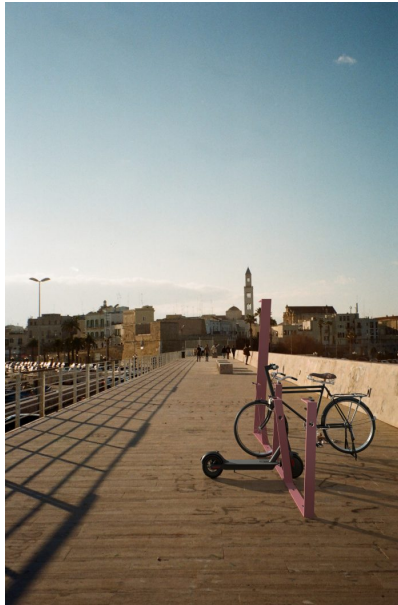

PORTA BICICLETTE: FLAMINGO

| **Categorie:** [New Products](#), [PORTA BICICLETTE](#)

PRODUCT DESCRIPTION

Designer: **r+p RIGHETTO + PARTNERS**

Dimensioni

Altezza: **790/870 mm**

Lunghezza: **680/1180mm**

Profondità: **282 mm**

Materiali: **Acciaio Zincato / Acciaio Inox**

Characterized by a simple and elegant shape, it can be easily placed in any architectural context, from classic to modern. WAVE STRIP is a very robust and functional product where both electric scooters and bicycles can be parked. Equipped with a particular "half moon" closure, it allows the vehicle to be locked using a common padlock, without having to use the chain (heavy and uncomfortable object).