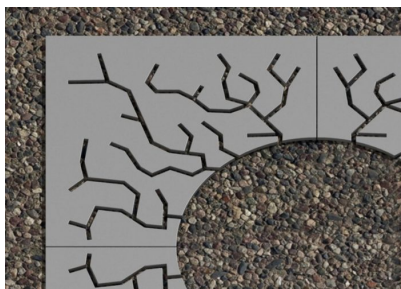

GRILLES D'ARBRE: RADICI

| Catégories : [GRILLES D'ARBRE](#), [URBAN SMART LIVING](#)

PRODUCT DESCRIPTION

Designer: [GIBILLERO Design](#)

The steel tree guards **Radici** give an elegant touch and this thanks the original drawings on the surface. These tree guards are circular or square, of different dimensions. It depends on the basement and on the kind of plants the tree guards have to “protect”.

Overall dimension:

- square treeguard dimensions: 980x980 mm; 1200x1200 mm; 1490x1490 mm
- round treeguard dimensions: diameter 980 mm; 1200 mm; 1490 mm
- central hole dimensions: diameter 300 mm; 460 mm; 620 mm; 780 mm