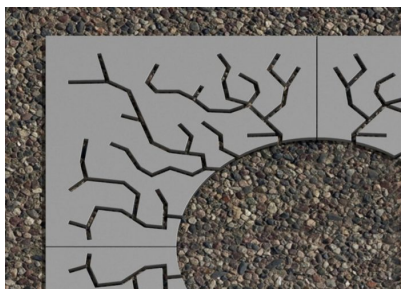

# GRILLES D'ARBRE: RADICI

| Catégories : [GRILLES D'ARBRE](#), [URBAN SMART LIVING](#)

## PRODUCT DESCRIPTION

Designer: [GIBILLERO Design](#)

The steel tree guards **Radici** give an elegant touch and this thanks the original drawings on the surface. These tree guards are circular or square, of different dimensions. It depends on the basement and on the kind of plants the tree guards have to “protect”.

### Overall dimension:

- square treeguard dimensions: 980x980 mm; 1200x1200 mm; 1490x1490 mm
- round treeguard dimensions: diameter 980 mm; 1200 mm; 1490 mm
- central hole dimensions: diameter 300 mm; 460 mm; 620 mm; 780 mm