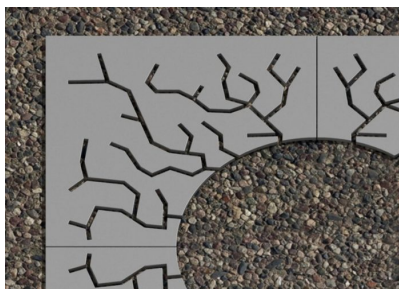

GRILLES D'ARBRE: RADICI

| Catégories : [GRILLES D'ARBRE](#), [URBAN SMART LIVING](#)

PRODUCT DESCRIPTION

Designer: [GIBILLERO Design](#)

The steel tree guards **Radici** give an elegant touch and this thanks the original drawings on the surface. These tree guards are circular or square, of different dimensions. It depends on the basement and on the kind of plants the tree guards have to “protect”.

Overall dimension:

- square treeguard dimensions: 980x980 mm; 1200x1200 mm; 1490x1490 mm
- round treeguard dimensions: diameter 980 mm; 1200 mm; 1490 mm
- central hole dimensions: diameter 300 mm; 460 mm; 620 mm; 780 mm