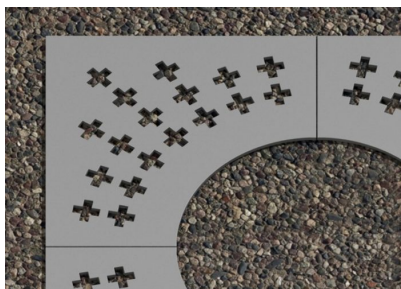

GRILLES D'ARBRE: PIU'

| Catégories : [GRILLES D'ARBRE](#), [URBAN SMART LIVING](#)

PRODUCT DESCRIPTION

Designer: [GIBILLERO Design](#)

The steel tree guards **Più** give an elegant touch and this thanks the original drawings on the surface. These tree guards are circular or square, of different dimensions. It depends on the basement and on the kind of plants the tree guards have to “protect”

Overall dimension:

- square treeguard dimensions: 980x980 mm; 1200x1200 mm; 1490x1490 mm
- round treeguard dimensions: diameter 980 mm; 1200 mm; 1490 mm
- central hole dimensions: diameter 300 mm; 460 mm; 620 mm; 780 mm