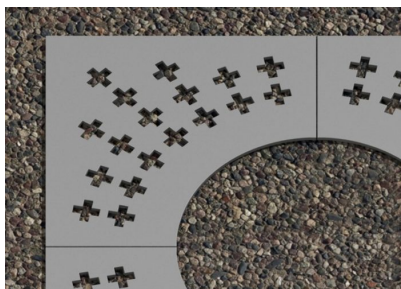

GRILLES D'ARBRE: PIU'

| Catégories : [GRILLES D'ARBRE](#), [URBAN SMART LIVING](#)

PRODUCT DESCRIPTION

Designer: [GIBILLERO Design](#)

The steel tree guards **Più** give an elegant touch and this thanks the original drawings on the surface. These tree guards are circular or square, of different dimensions. It depends on the basement and on the kind of plants the tree guards have to “protect”

Overall dimension:

- square treeguard dimensions: 980x980 mm; 1200x1200 mm; 1490x1490 mm
- round treeguard dimensions: diameter 980 mm; 1200 mm; 1490 mm
- central hole dimensions: diameter 300 mm; 460 mm; 620 mm; 780 mm

Materials: [steel](#)

Nouveau produit, description en cours de revision.

GALLERY IMAGES