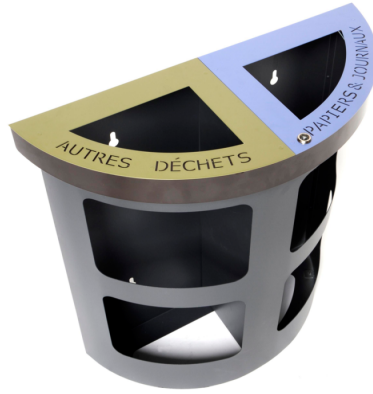

# WALL RECYCLING BIN: METRÒ

| Categories: [SECURITY LINE](#), [ECO DESIGN](#)

## PRODUCT DESCRIPTION

Wall hanging recycling bin with two compartments. Its semicircular shape makes this product easy to be placed anywhere. It's ideal for train and underground stations, where the waiting areas aren't very spacious. The lid has a universal triangular key lock. Colours and text can be customised.

This product is entirely made in Italy from steel subjected to an electrolytic galvanising cycle and subsequently painted with PP powders with Ral colour of your choice.

### Size:

Height: **67 cm**  
Length: **66,5 cm**  
Width: **28 cm**  
Capacity: **2x25 lt**

Material: [steel](#)