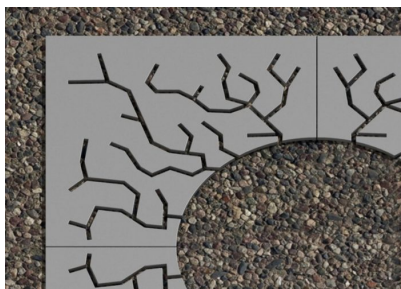

TREE GRILLES: RADICI

| Categories: [TREE GRILLES](#), [URBAN SMART LIVING](#), [URBAN SMART LIVING](#)

PRODUCT DESCRIPTION

Designer: [GIBILLERO Design](#)

The steel tree guards **Radici** give an elegant touch and this thanks the original drawings on the surface. These tree guards are circular or square, of different dimensions. It depends on the basement and on the kind of plants the tree guards have to “protect”.

Overall dimension:

- square treeguard dimensions: 980x980 mm; 1200x1200 mm; 1490x1490 mm
- round treeguard dimensions: diameter 980 mm; 1200 mm; 1490 mm
- central hole dimensions: diameter 300 mm; 460 mm; 620 mm; 780 mm

Materials: [steel](#)