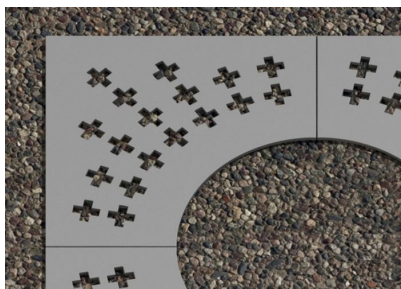

TREE GRILLES: PIU'

| Categories: [TREE GRILLES](#), [URBAN SMART LIVING](#), [URBAN SMART LIVING](#)

PRODUCT DESCRIPTION

Designer: [GIBILLERO Design](#)

The steel tree guards **Più** give an elegant touch and this thanks the original drawings on the surface. These tree guards are circular or square, of different dimensions. It depends on the basement and on the kind of plants the tree guards have to “protect”

Overall dimension:

- square treeguard dimensions: 980x980 mm; 1200x1200 mm; 1490x1490 mm
- round treeguard dimensions: diameter 980 mm; 1200 mm; 1490 mm
- central hole dimensions: diameter 300 mm; 460 mm; 620 mm; 780 mm