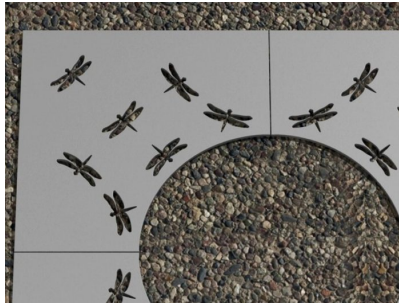

TREE GRILLES: LIBELLULE

| Categories: [TREE GRILLES](#), [URBAN SMART LIVING](#), [URBAN SMART LIVING](#)

PRODUCT DESCRIPTION

Designer: [GIBILLERO Design](#)

The tree guards are typical urban design elements. These steel tree guards give an elegant touch and this thanks the original drawings on the surface. These tree guards are circular or square, of different dimensions. It depends on the basement and on the kind of plants the tree guards have to “protect”.

Overall dimension:

- square treeguard dimensions: 980x980 mm; 1200x1200 mm; 1490x1490 mm.
- round treeguard dimensions: diameter 980 mm; 1200 mm; 1490 mm.
- central hole dimensions: diameter 300 mm; 460 mm; 620 mm; 780 mm.

Materials: [steel](#)