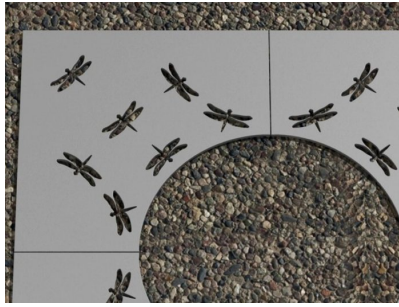

TREE GRILLES: LIBELLULE

| Categories: [TREE GRILLES](#), [URBAN SMART LIVING](#), [URBAN SMART LIVING](#)

PRODUCT DESCRIPTION

Designer: [GIBILLERO Design](#)

The tree guards are typical urban design elements. These steel tree guards give an elegant touch and this thanks the original drawings on the surface. These tree guards are circular or square, of different dimensions. It depends on the basement and on the kind of plants the tree guards have to “protect”.

Overall dimension:

- square treeguard dimensions: 980x980 mm; 1200x1200 mm; 1490x1490 mm.
- round treeguard dimensions: diameter 980 mm; 1200 mm; 1490 mm.
- central hole dimensions: diameter 300 mm; 460 mm; 620 mm; 780 mm.