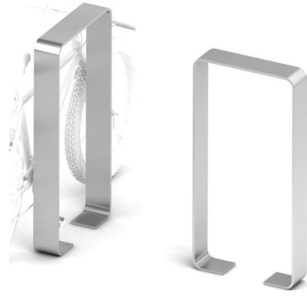

BIKE RACKS: CORNICE

| Categories: [BIKE RACKS](#), [URBAN SMART LIVING](#), [URBAN SMART LIVING](#)

PRODUCT DESCRIPTION

Designer: [GIBILLERO Design](#)

This bike rack is composed by a stainless steel disc AISI 304 with a pearl finishing or as alternative a galvanized lacquered steel or in corten steel, large 12 cm and thick 8 mm. Thank the simple rectangular form with rounded edges become the ideal frame for bicycles.

Overall dimension:

mm 500x120 - altezza mm 1010

Materials: [steel](#)

GALLERY IMAGES