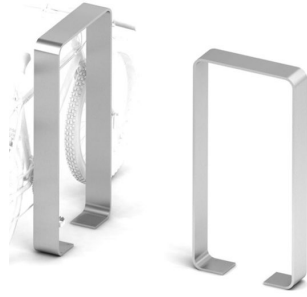

BIKE RACKS: CORNICE