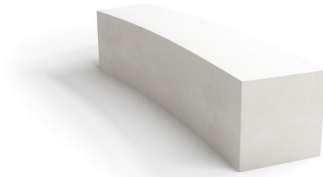

BENCHES: S CURVO 1

| Categories: [BENCHES](#), [URBAN DESIGN](#)

PRODUCT DESCRIPTION

Designer: [Veronica Martinez](#)

Fiber-reinforced composite material made of a polyester resin and marble powder particularly resistant to wear and to atmospheric agents. Scratches and accidental damages can also be easily repaired thanks to the appropriate kits (available on request).

Hypergranite is finally available in different colours.

Max dimensions:

Height: **410 mm**
Length: **1697 mm**
Width: **640 mm**
Outer radius: **5940 mm**

Material: [Hypergranite](#)
Available also in the **UHPC** version.