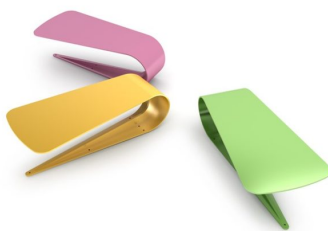

BENCHES: PETALO

| Categories: [BENCHES](#), [URBAN SMART LIVING](#), [URBAN SMART LIVING](#)

PRODUCT DESCRIPTION

Designer: [GIBILLERO Design](#)

The inspiration for this particular bench is the petal of a flower gently folded back on itself, and the effect has been obtained thanks to the innovative manipulation of the steel.

Petalo is composed of two elements:

- A steel petal-shaped plate, laser cut and bent, the wide part of the petal being the seat and the narrow part the base.
- A central steel core that supports and accompanies the petal shape throughout.

Its light and organic shape teamed with the fact that it comes in many colors renders Petalo very versatile.

Dimensioni massime:

1375x386/652x450 mm
Seat height 450 mm

Materials: [stainless steel](#)

GALLERY IMAGES