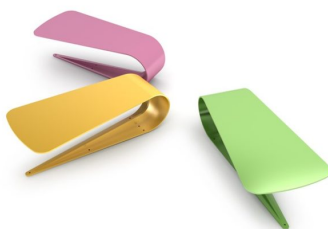

BENCHES: PETALO

| Categories: [BENCHES](#), [URBAN SMART LIVING](#), [URBAN SMART LIVING](#)

PRODUCT DESCRIPTION

Designer: [GIBILLERO Design](#)

The inspiration for this particular bench is the petal of a flower gently folded back on itself, and the effect has been obtained thanks to the innovative manipulation of the steel.

Petalo is composed of two elements:

- A steel petal-shaped plate, laser cut and bent, the wide part of the petal being the seat and the narrow part the base.
- A central steel core that supports and accompanies the petal shape throughout.

Its light and organic shape teamed with the fact that it comes in many colors renders Petalo very versatile.

Dimensioni massime:

1375x386/652x450 mm
Seat height 450 mm

Materials: [stainless steel](#)

GALLERY IMAGES