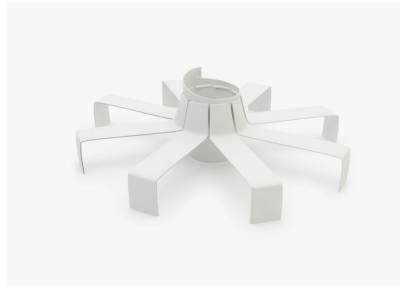

BENCHES: PETAL

| Categories: [New Products](#), [BENCHES](#)

PRODUCT DESCRIPTION

Designer: **Veronica Martinez**

Dimensions

Length Seat: **1550 mm**

Width Seat: **390 mm.**

Height Seat: **450**

Height Backrest **840 mm**

AVAILABLE FROM SEPTEMBER20

GALLERY IMAGES