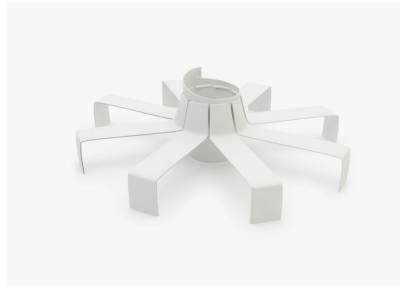

# BENCHES: PETAL

| Categories: [New Products](#), [BENCHES](#)

## PRODUCT DESCRIPTION

Designer: **Veronica Martinez**

Dimensions

Length Seat: **1550 mm**

Width Seat: **390 mm.**

Height Seat: **450**

Height Backrest **840 mm**

AVAILABLE FROM SEPTEMBER20