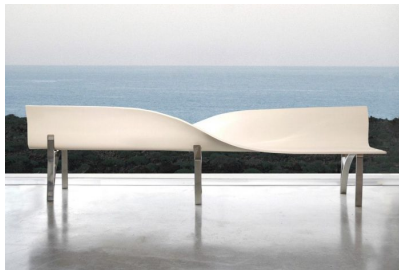

BENCHES: CALA

| Categories: [New Products](#), [BENCHES](#)

PRODUCT DESCRIPTION

Designer: **Veronica Martinez**

Dimensions

Length: **3000 mm**

Width: **800 mm**

Depth Seat: **430 mm.**

Height Seat: **450**

Height Backrest **740 mm**

Materials:

UHPC / Stainless Steel

AVAILABLE FROM SEPTEMBER20

GALLERY IMAGES